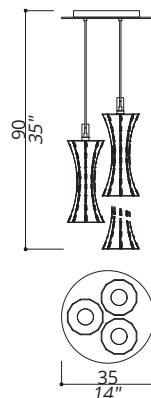

### Triple pendant

#### 2150-GK

3 LIGHT TYPE GU10 LED *included*  
MAX 10W

Leather inlays.

#### NOTES

Dimensions are expressed in centimetres, if not otherwise specified.  
The total height of any chandelier includes body of chandelier plus ceiling box fixture; 50cm of chain/steel wire will be supplied free of charge.  
All products may be customized subject to prior consulting with our technical department; please send your request to [info@officina-luce.it](mailto:info@officina-luce.it).  
Officina Luce (Registered brand of ISSARCH srl) reserves the right to change or delete, at any time and without prior warning, the technical specification of any model or the model itself, depending on technical and commercial requirements.