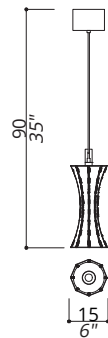

#### NOTES

Dimensions are expressed in centimetres, if not otherwise specified.  
The total height of any chandelier includes body of chandelier plus ceiling box fixture; 50cm of chain/steel wire will be supplied free of charge.  
All products may be customized subject to prior consulting with our technical department; please send your request to [info@officina-luce.it](mailto:info@officina-luce.it).  
Officina Luce (Registered brand of ISSARCH srl) reserves the right to change or delete, at any time and without prior warning, the technical specification of any model or the model itself, depending on technical and commercial requirements.

### Pendant

#### FINISH

Structure and connection box in F\_10 (natural brass)  
and F\_15 (satin gold finish); black leather inlays.